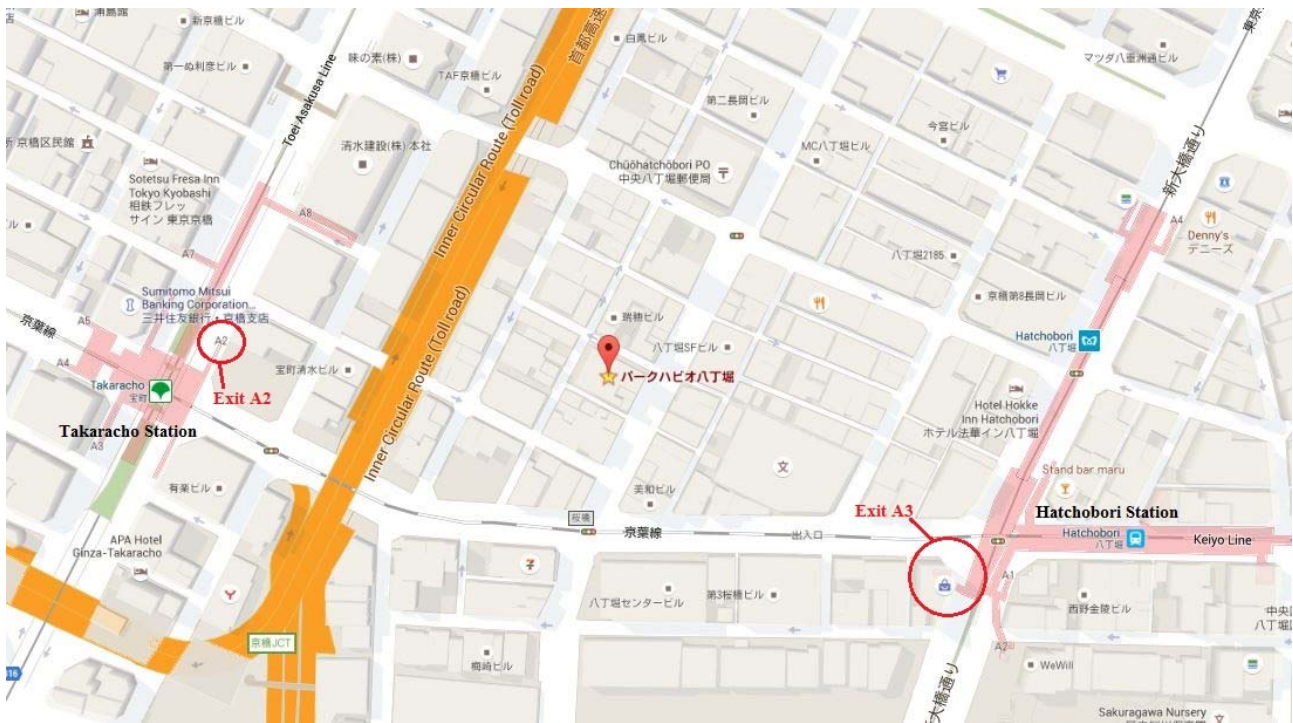

## Directions and Map to the Tokyo Office

Suite 201 Park Habio Hatchobori  
3-9-2 Hatchobori, Chuo-ku, Tokyo

東京都中央区八丁堀 3-9-2  
パークハビオ八丁堀 201 室

Tel: 81-3-50-5894-4469

### From the Haneda Airport International Terminal:

Take the **Keiyu Airport Line (京急空港線)** towards Inba-Nihon-Idai (印旛日本医大).

Get off at the **Takaracho Station (宝町駅)**.

Take exit Exit A2.

Turn right.

Walk for three blocks.

Walk to **Ueno Station (上野駅) of the Hibiya Line (日比谷線)**.

Take **the Hibiya Line** towards Nakameguro (中目黒).

Get off at the **Hatchobori Station (八丁堀駅)**.

Take exit Exit A3.

Turn left.

Walk for two blocks.